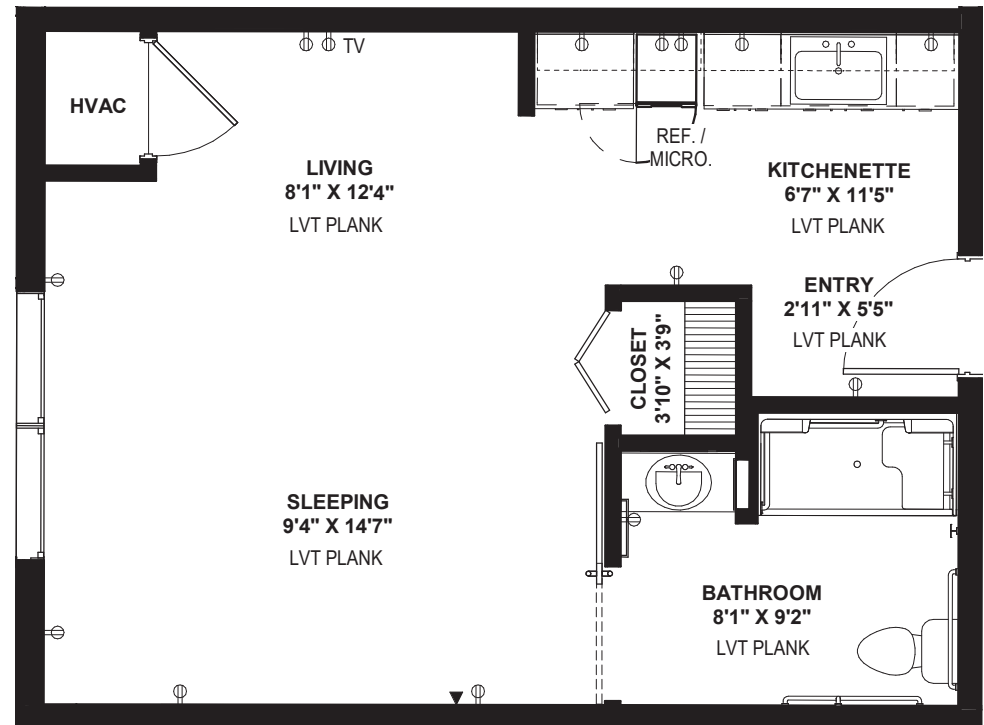

ASSISTED LIVING FLOOR PLAN

Tippecanoe
Studio • 416 sq.ft.
(Room dimensions may vary slightly)

Astral
AT AUBURN

260.908.8300

1675 W. 7th St. | Auburn | IN 46706

www.astralatauburn.com

Managed by **FAS** FRANCISCAN
ADVISORY
SERVICES