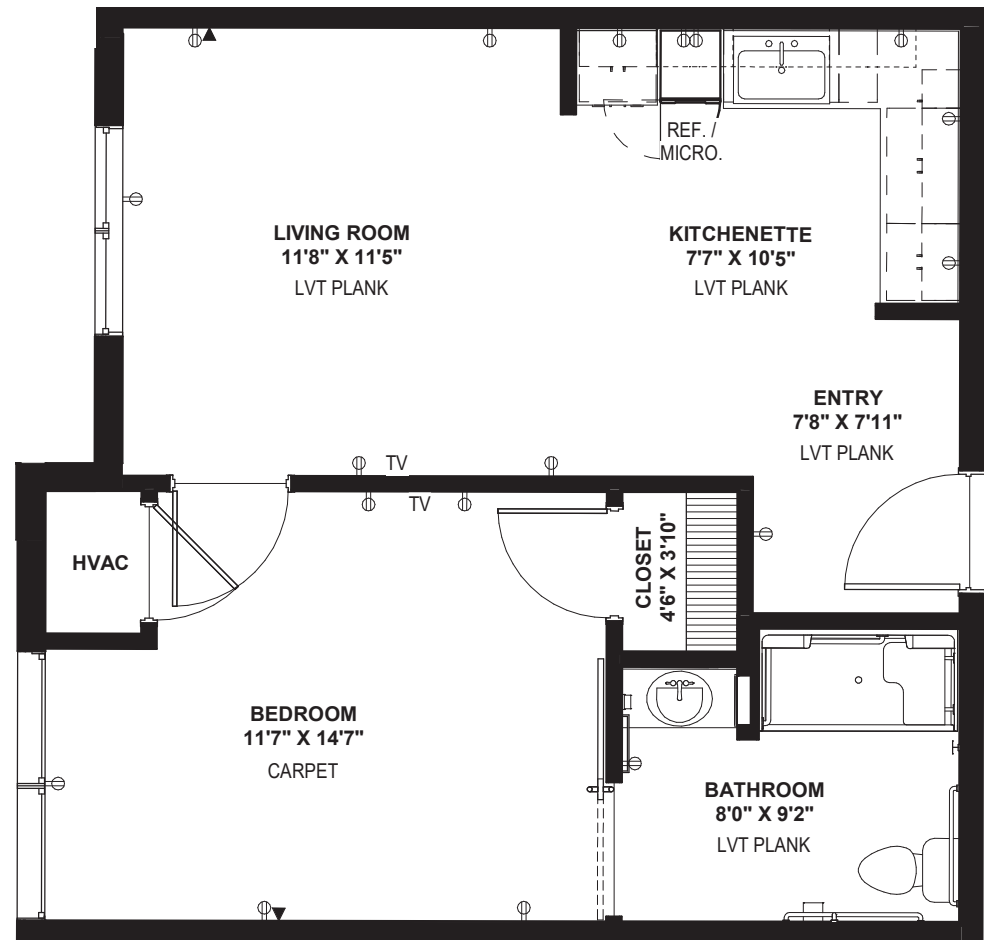

# ASSISTED LIVING FLOOR PLAN

# Hamilton

One-bedroom • 532 sq.ft.  
(Room dimensions may vary slightly)

*Astral*  
AT AUBURN

260.247.6632

1675 W. 7th St. | Auburn | IN 46706

[www.astralatauburn.com](http://www.astralatauburn.com)

Managed by **FAS** FRANCISCAN  
ADVISORY  
SERVICES