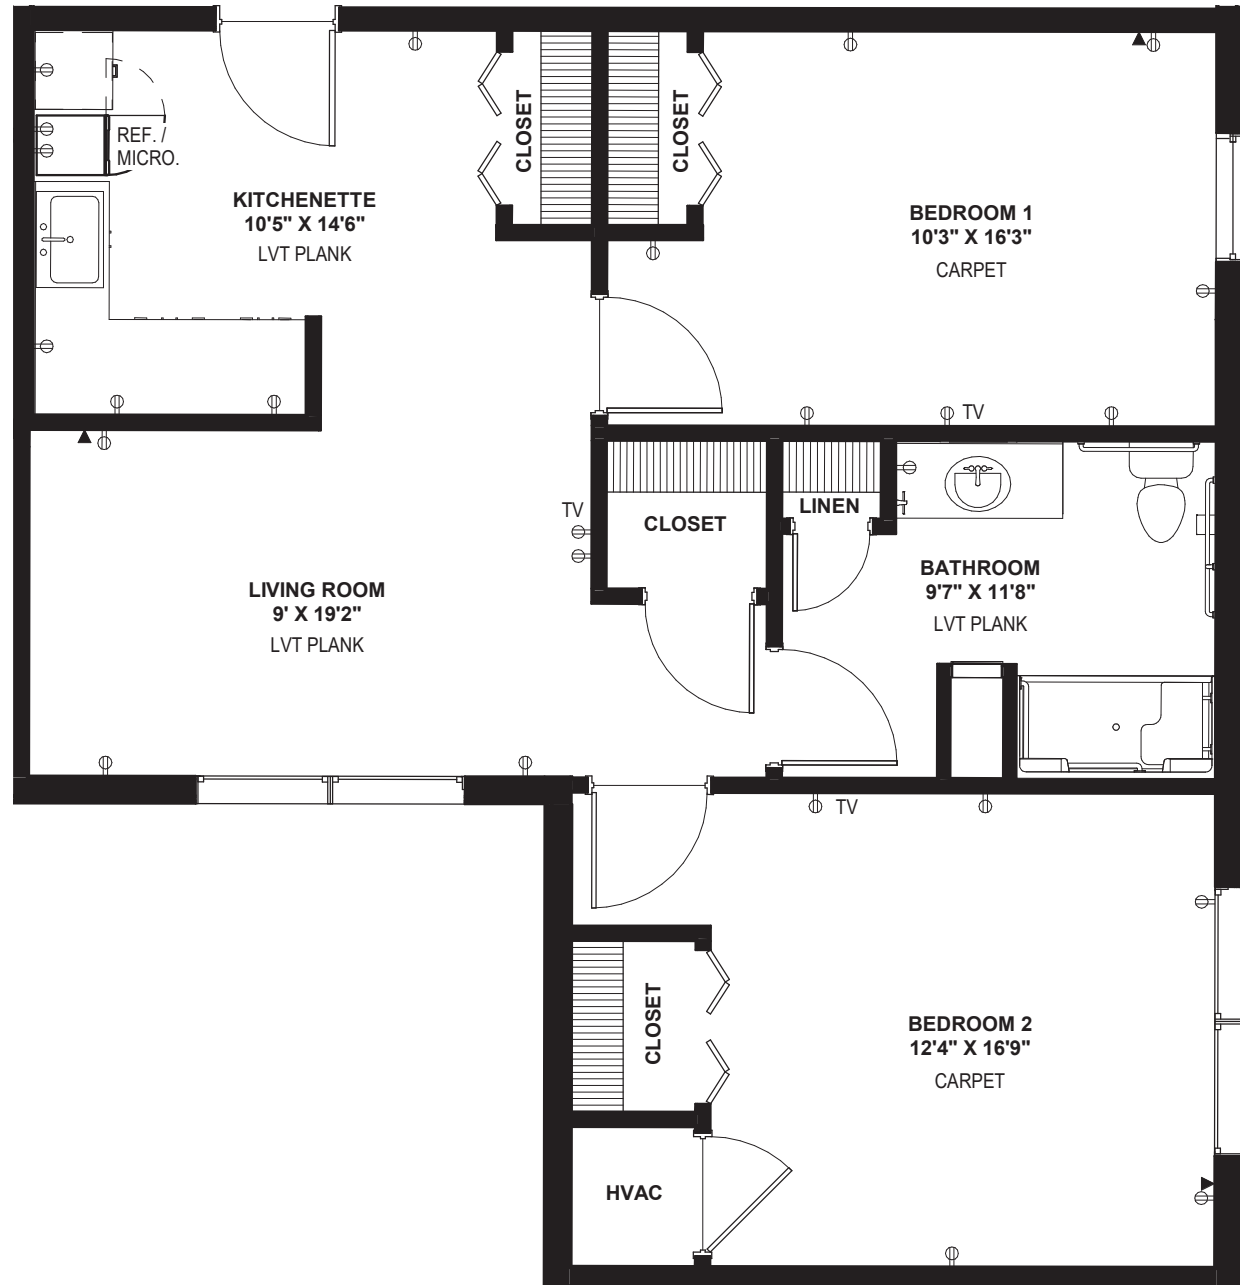

ASSISTED LIVING FLOOR PLAN

Witmer

Two-bedroom • 809 sq.ft.
(Room dimensions may vary slightly)

Astral
AT AUBURN

260.247.6632

1675 W. 7th St. | Auburn | IN 46706

www.astralatauburn.com

Managed by **FMS** FRANCISCAN
ADVISORY
SERVICES