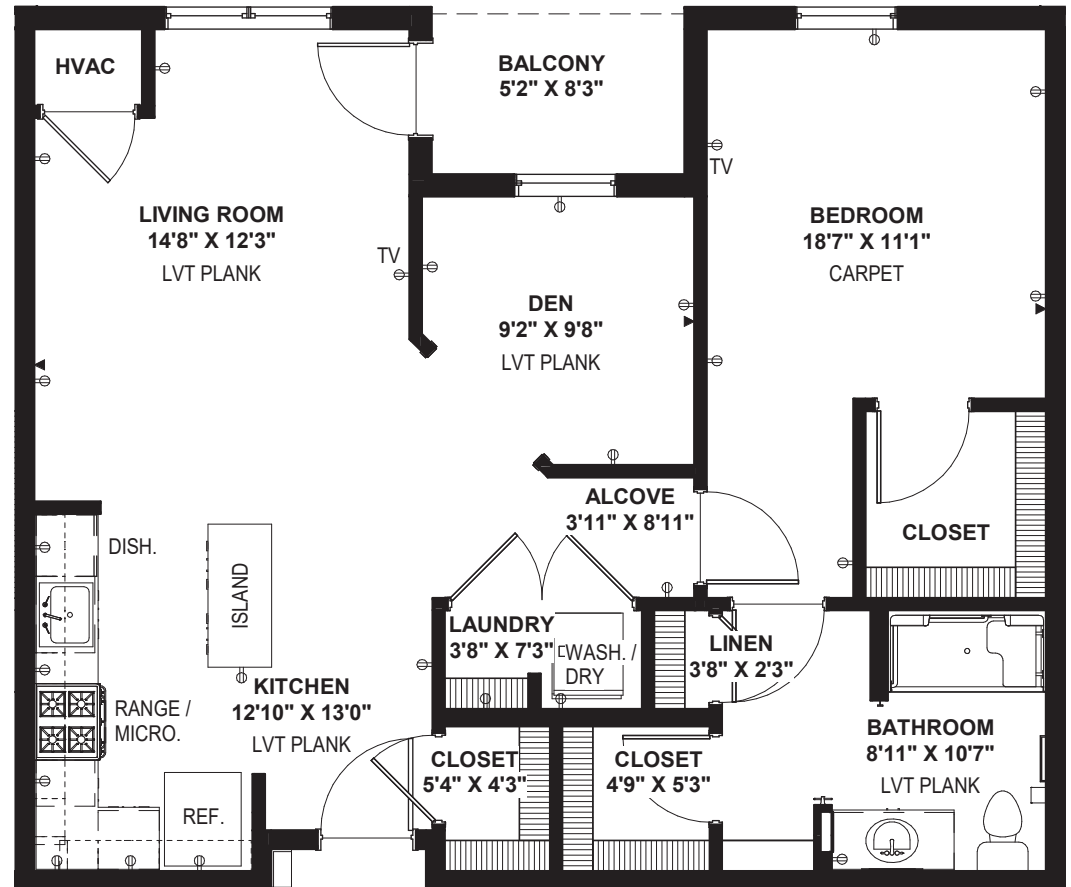

# INDEPENDENT LIVING FLOOR PLAN

*James*

One-bedroom w/Den • 853 sq.ft.  
(Room dimensions may vary slightly)

*Astral*  
AT AUBURN

260.908.8300

1675 W. 7th St. | Auburn | IN 46706

[www.astralatauburn.com](http://www.astralatauburn.com)