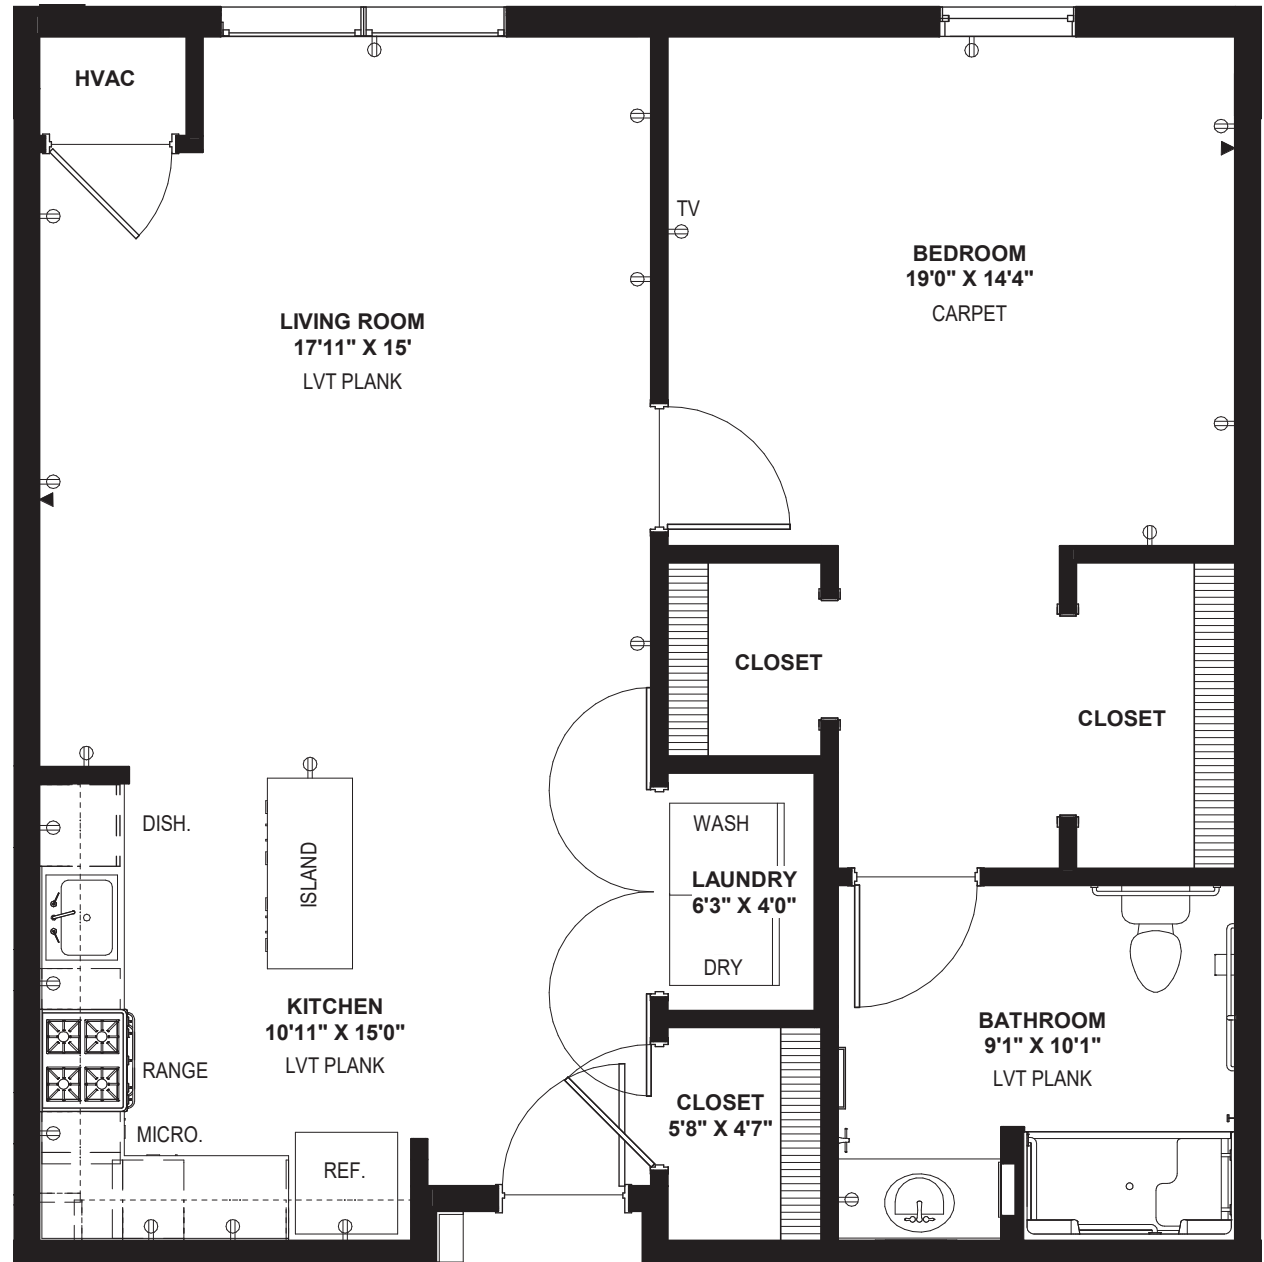

INDEPENDENT LIVING FLOOR PLAN

Wawasee

One-bedroom • 847 sq.ft.
(Room dimensions may vary slightly)

Astral

AT AUBURN

260.908.8300

1675 W. 7th St. | Auburn | IN 46706

www.astralatauburn.com