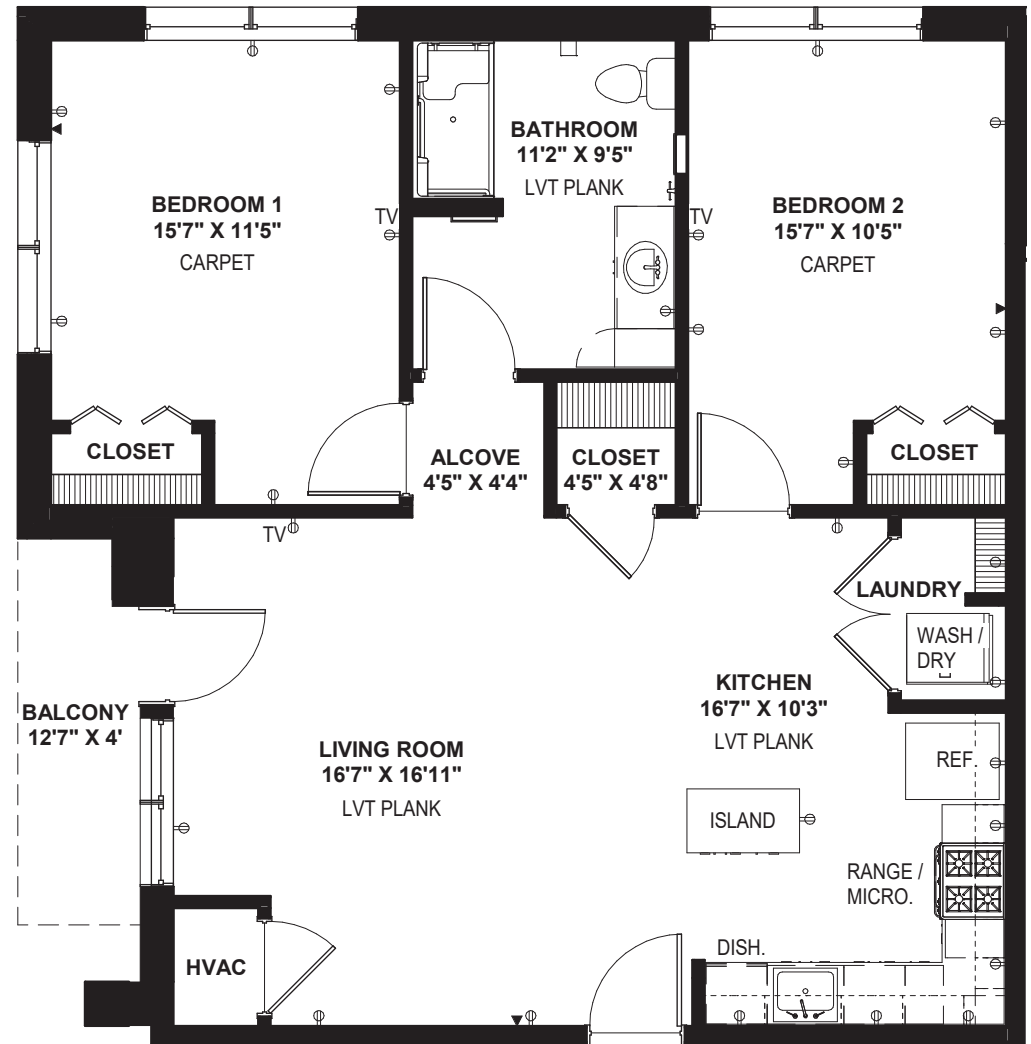

INDEPENDENT LIVING FLOOR PLAN

Webster

Two-bedroom • 936 sq.ft
(Room dimensions may vary slightly)

Astral

AT AUBURN

260.908.8300

1675 W. 7th St. | Auburn | IN 46706

www.astralatauburn.com