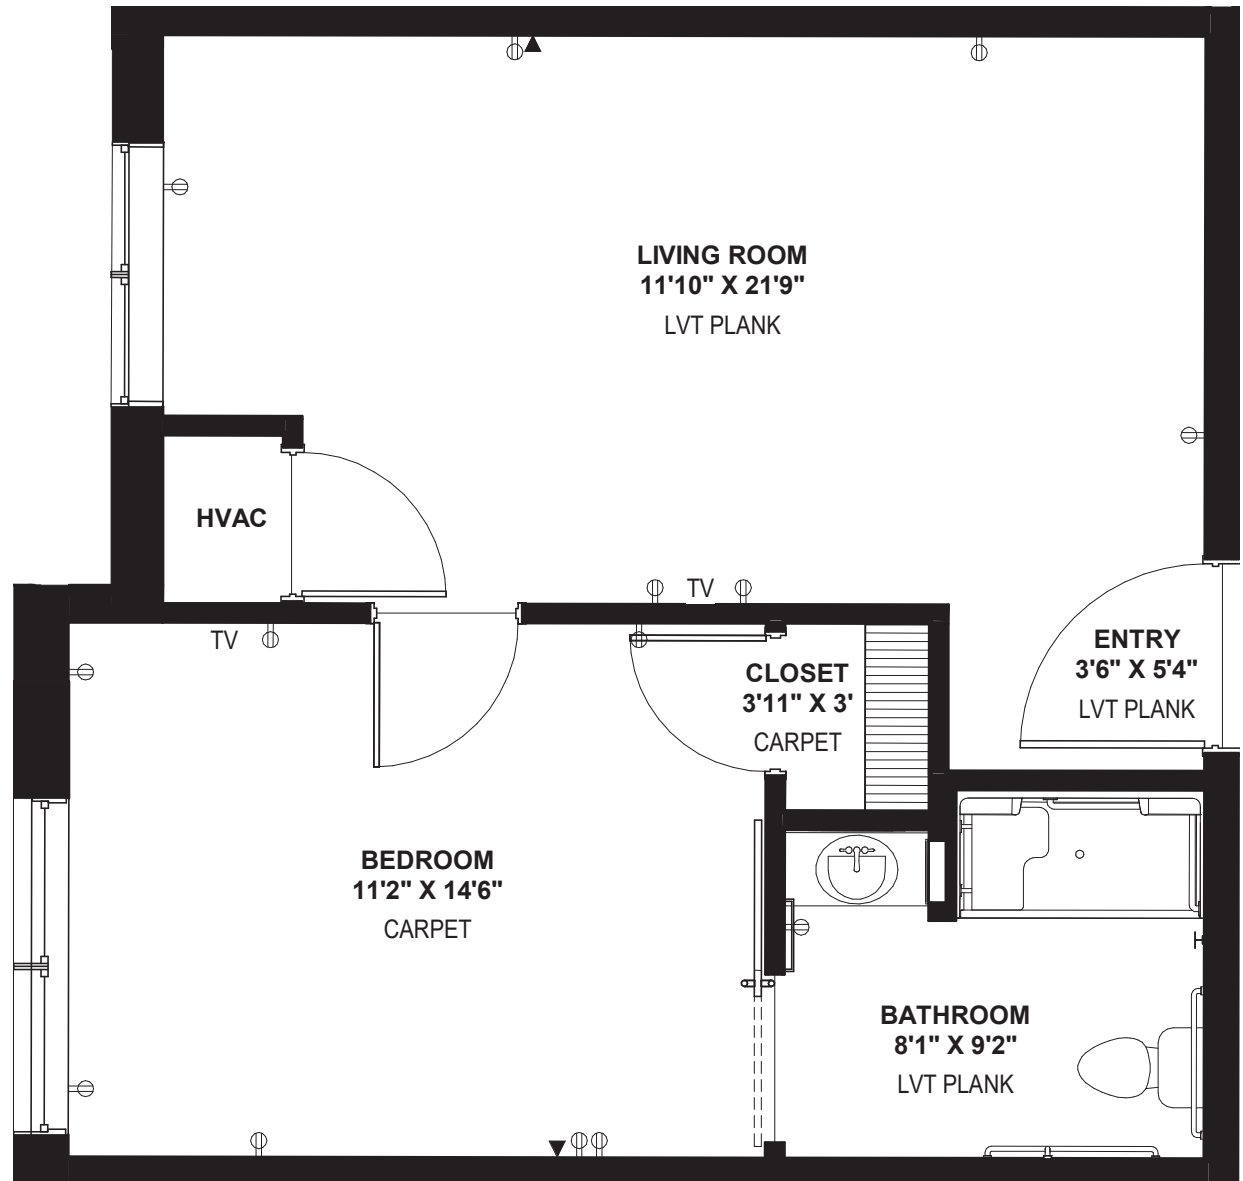

Navigate

MEMORY SUPPORT
FLOOR PLAN

Sylvan

One-bedroom • 524 sq.ft.
(Room dimensions may vary slightly)

Astral
AT AUBURN

260.908.8300

1675 W. 7th St. | Auburn | IN 46706

www.astralatauburn.com